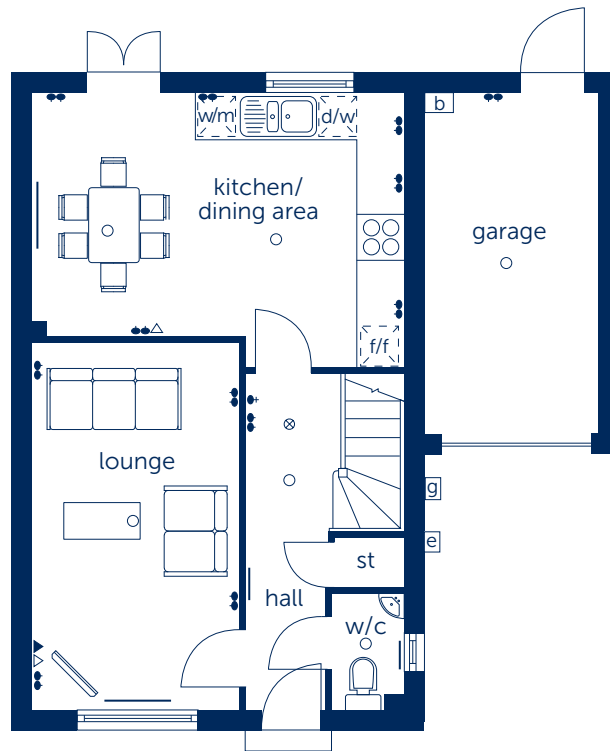

The Belfry

Four bedroom home

Bellway

The Belfry

Four bedroom home

Ground Floor

| | | |
|---------------------|-----------------|----------------|
| Kitchen/Dining Area | 5.440m x 3.550m | 17'10" x 11'7" |
| Lounge | 5.375m x 3.015m | 17'7" x 9'10" |

First Floor

| | | |
|----------------|--------------------------|-------------------------|
| Master Bedroom | 3.955m x 3.410m (max) | 12'11" x 11'3" (max) |
| Bedroom 2 | 4.970m x 2.480m | 16'3" x 8'1" |
| Bedroom 3 | 3.020m x 2.670m | 9'10" x 8'9" |
| Bedroom 4 | 2.670m x 1.970m | 8'9" x 6'6" |

- ⊗ smoke detector ▲ telephone point ⬮ thermostat [e] electric meter W wardrobe [d/w] dishwasher space
- ceiling light △ TV point (cy) hot water cylinder st cupboard [b] boiler [f/f] fridge/freezer space
- double socket — radiator [g] gas meter e/s en suite [w/m] washing machine space