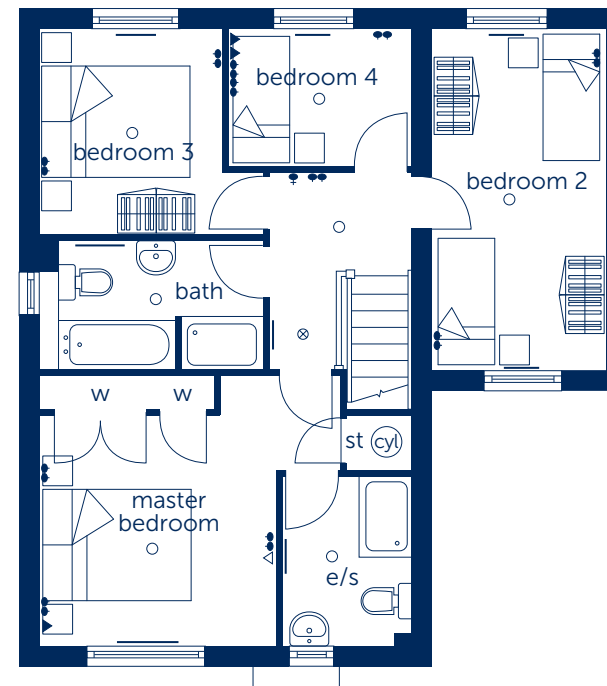

The Belfry

Four bedroom home

Bellway

The Belfry

Four bedroom home

Ground Floor

| | | |
|---------------------|-----------------|----------------|
| Kitchen/Dining Area | 5.440m x 3.550m | 17'10" x 11'7" |
| Lounge | 5.375m x 3.015m | 17'7" x 9'10" |

First Floor

| | | |
|----------------|--------------------------|-------------------------|
| Master Bedroom | 3.955m x 3.410m (max) | 12'11" x 11'3" (max) |
| Bedroom 2 | 4.970m x 2.480m | 16'3" x 8'1" |
| Bedroom 3 | 3.020m x 2.670m | 9'10" x 8'9" |
| Bedroom 4 | 2.670m x 1.970m | 8'9" x 6'6" |

- ⊗ smoke detector ▲ telephone point ⬮ thermostat [e] electric meter W wardrobe [d/w] dishwasher space
- ceiling light △ TV point (cy) hot water cylinder st cupboard [b] boiler [f/f] fridge/freezer space
- double socket — radiator [g] gas meter e/s en suite [w/m] washing machine space