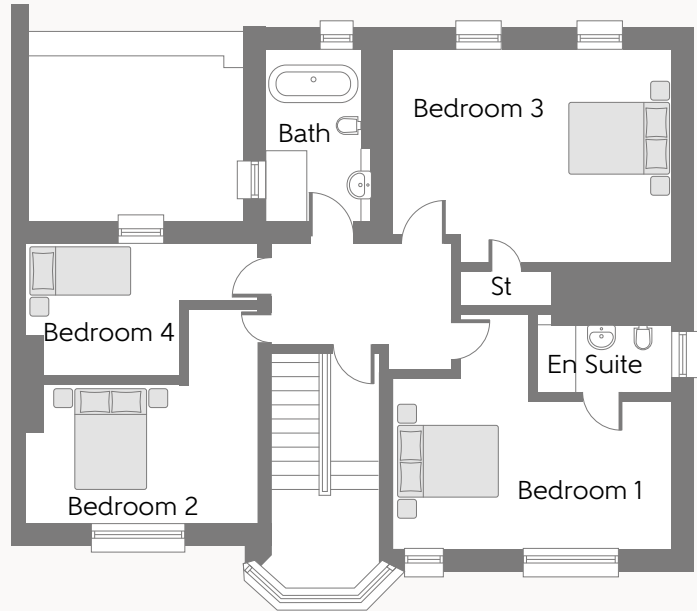

OTTERMEAD

JAMESON MANOR
PONTELAND

THE LISTED

THE LINN

THE LINN

FOUR BEDROOM HOME

First Floor

Ground Floor

Clks Cloakroom St Store

Some items shown in this key may be subject to change, and positions could vary from those indicated on this floorplan. Please refer to Sales Advisor for details of your selected plot. Computer generated image shown overleaf. External finishes, landscaping and configuration may vary from plot to plot. Please refer to Sales Advisor for further details. All dimensions are approximate and should not be used for carpet sizes, appliance spaces, or furniture. Furniture not to scale and all positions are indicative. We operate a policy of continuous improvement and individual features such as kitchen and bathroom layouts, doors, windows, garages and elevational treatments may vary from time to time. Consequently these particulars should be treated as general guidance only and do not constitute a contract, part of a contract or a warranty. The Linn House.