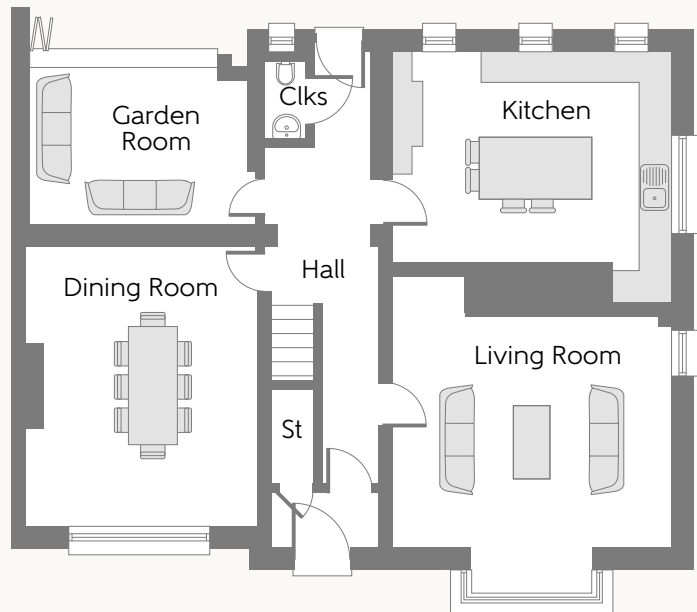

OTTERMEAD

JAMESON MANOR
PONTELAND

THE LISTED

THE LINN

THE LINN

FOUR BEDROOM HOME

First Floor

Ground Floor

Clks Cloakroom St Store

Some items shown in this key may be subject to change, and positions could vary from those indicated on this floorplan. Please refer to Sales Advisor for details of your selected plot. Computer generated image shown overleaf. External finishes, landscaping and configuration may vary from plot to plot. Please refer to Sales Advisor for further details. All dimensions are approximate and should not be used for carpet sizes, appliance spaces, or furniture. Furniture not to scale and all positions are indicative. We operate a policy of continuous improvement and individual features such as kitchen and bathroom layouts, doors, windows, garages and elevational treatments may vary from time to time. Consequently these particulars should be treated as general guidance only and do not constitute a contract, part of a contract or a warranty. The Linn House.