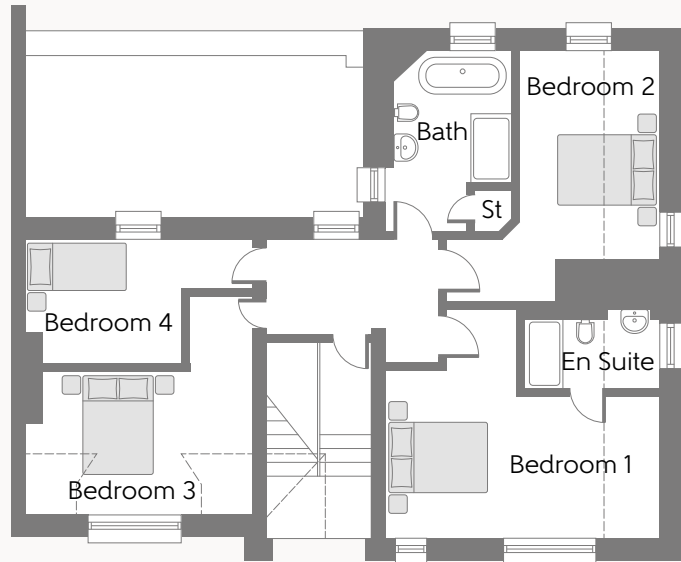

OTTERMEAD

JAMESON MANOR
PONTELAND

THE LISTED

THE GEFRIN

THE GEFRIN

FOUR BEDROOM HOME

First Floor

Ground Floor

Clks Cloakroom St Store

Some items shown in this key may be subject to change, and positions could vary from those indicated on this floorplan. Please refer to Sales Advisor for details of your selected plot. Computer generated image shown overleaf. External finishes, landscaping and configuration may vary from plot to plot. Please refer to Sales Advisor for further details. All dimensions are approximate and should not be used for carpet sizes, appliance spaces, or furniture. Furniture not to scale and all positions are indicative. We operate a policy of continuous improvement and individual features such as kitchen and bathroom layouts, doors, windows, garages and elevational treatments may vary from time to time. Consequently these particulars should be treated as general guidance only and do not constitute a contract, part of a contract or a warranty. The Gefrin.