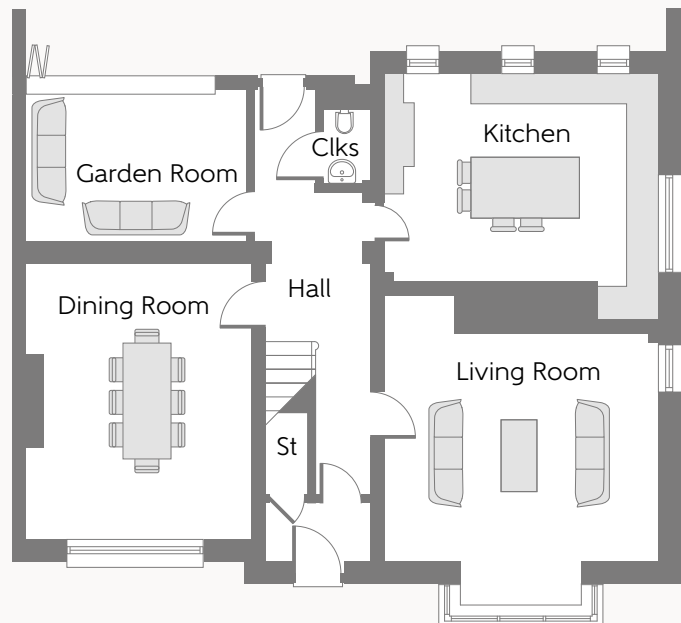

OTTERMEAD

JAMESON MANOR
PONTELAND

THE LISTED

THE GEFRIN

THE GEFRIN

FOUR BEDROOM HOME

First Floor

Ground Floor

Clks Cloakroom St Store

Some items shown in this key may be subject to change, and positions could vary from those indicated on this floorplan. Please refer to Sales Advisor for details of your selected plot. Computer generated image shown overleaf. External finishes, landscaping and configuration may vary from plot to plot. Please refer to Sales Advisor for further details. All dimensions are approximate and should not be used for carpet sizes, appliance spaces, or furniture. Furniture not to scale and all positions are indicative. We operate a policy of continuous improvement and individual features such as kitchen and bathroom layouts, doors, windows, garages and elevational treatments may vary from time to time. Consequently these particulars should be treated as general guidance only and do not constitute a contract, part of a contract or a warranty. The Gefrin.